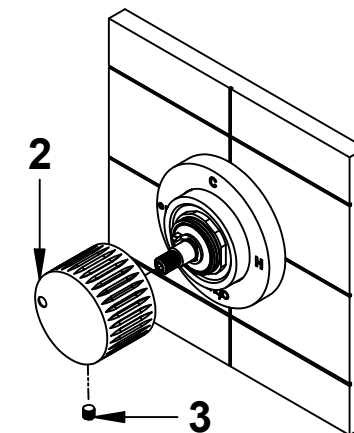

C

COD - 69524