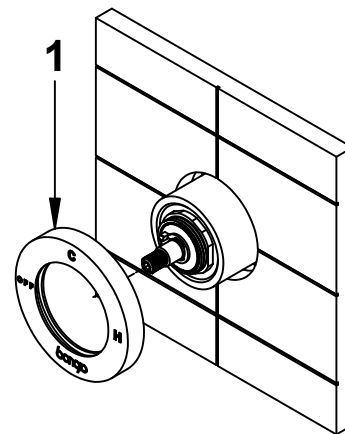

B

COD - 69524