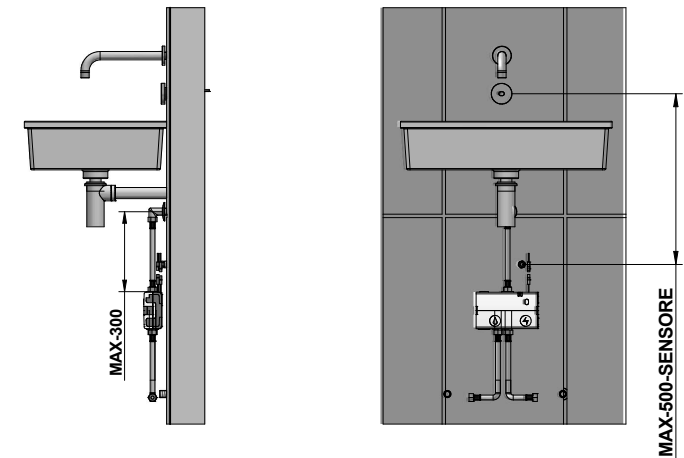

INSTALLATION INSTRUCTIONS

Cod. 70989/EL
PAG.-3

© Copyright of Mario Bongio s.r.l.

BOCCA INCASSO IN ACCIAIO SPAZZOLATO ELETTRONICA
180 MM. CON SISTEMA ELETTRONICO A INFRAROSSI
(IN NICHEL SPAZZOLATO)SENSORE SEPARATO.

180 MMS. STAINLESS STEEL BUILT-IN SPOUT
WITH ELECTRONICAL SYSTEM WITH
SEPARATED INFRARED EYE (NICHEL BRUSHED).

Mario Bongio s.r.l.
Via Aldo Moro, 2
28017 San Maurizio d'Opaglio (NO) - Italy
tel: +39 0322 967248 fax: +39 0322 950012
www.bongio.com

bongio