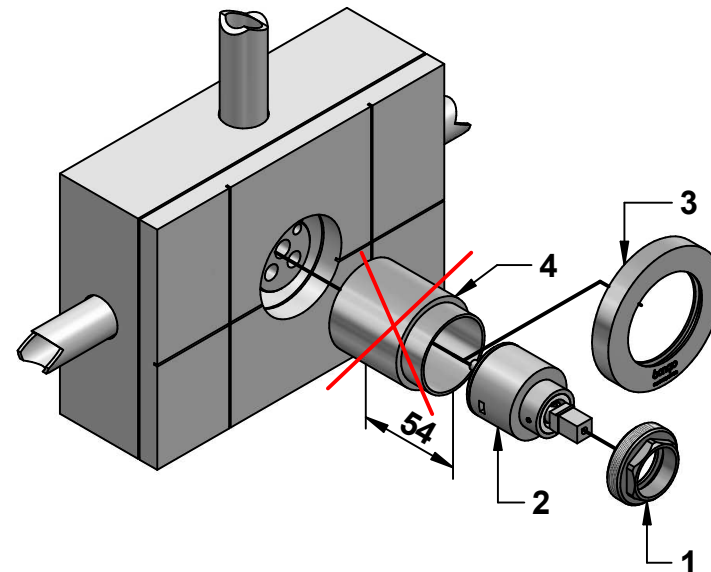

ISTRUZIONI DI MONTAGGIO

INSTALLATION INSTRUCTIONS

Cod. 00096ASPR

A

B

C

D

E

Cod. 00096ASPR

© Copyright of Mario Bongio s.r.l.

Istruzioni montaggio
Prolunga per miscelatore per/art.:
69524-71524-73524

Installation instruction
Extension for built-in mixer for/items.:
69524-71524-73524

bongio

Mario Bongio s.r.l.
Via Aldo Moro, 2
28017 San Maurizio d'Opaglio (NO) - Italy
tel: +39 0322 967248 fax: +39 0322 950012
www.bongio.com - info@bongio.it