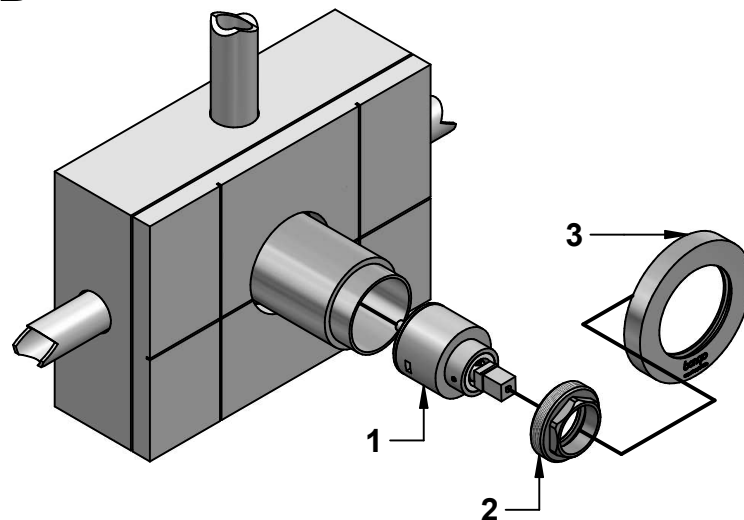

ISTRUZIONI DI MONTAGGIO

INSTALLATION INSTRUCTIONS

Cod. 00096ASPR

A

B

C

D

E

Cod. 00096ASPR

© Copyright of Mario Bongio s.r.l.

Istruzioni montaggio
Prolunga per miscelatore per/art.:
69524-71524-73524

Installation instruction
Extension for built-in mixer for/items.:
69524-71524-73524

bongio

Mario Bongio s.r.l.
Via Aldo Moro, 2
28017 San Maurizio d'Opaglio (NO) - Italy
tel: +39 0322 967248 fax: +39 0322 950012
www.bongio.com - info@bongio.it