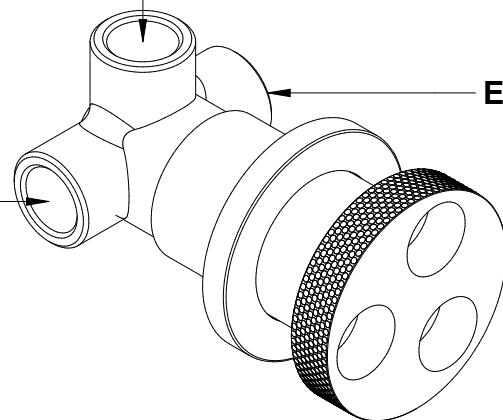

MIN-35 -- MAX-55

IN- G.1/2"

EXIT - G.1/2"

EXTI - G.1/2"

RICAMBI / SPARE PARTS

9808

38556__EU+949102
BOWLING

Deviatore a 2 uscite (1 entrata - 2 uscite). 2 way built-in diverter (1 in - 2 out).