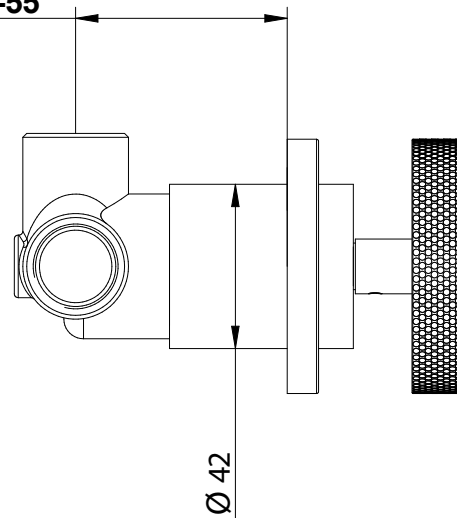

MIN-35 -- MAX-55

IN- G.1/2"

EXIT - G.1/2"

EXTI - G.1/2"

RICAMBI / SPARE PARTS

9808

38556__EU+949102
BOWLING

Deviatore a 2 uscite (1 entrata - 2 uscite). 2 way built-in diverter (1 in - 2 out).