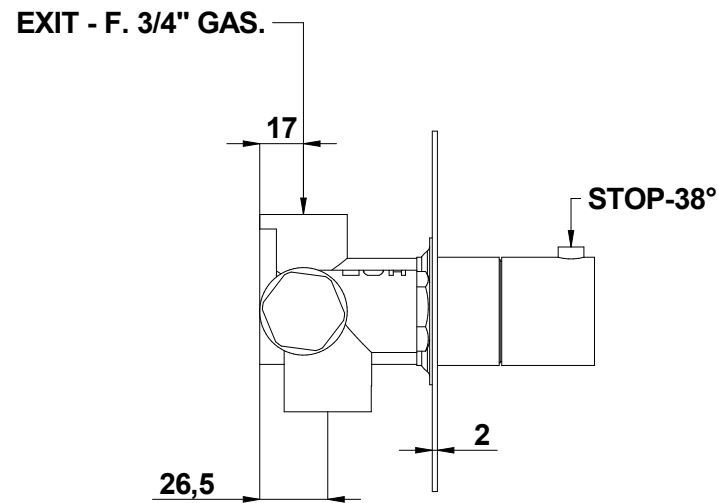

MIN-42mm -- MAX 60mm

73554\_\_EU+9701  
TIME

© Copyright of Mario Bongio s.r.l.

Miscelatore doccia/vasca incasso  
termostatico in acciaio spazz. 316  
da 3/4" SENZA CHIUSURA

316 brushed stainless steel  
3/4" built-in thermostatic shower/  
bath mixer WITHOUT LOCK