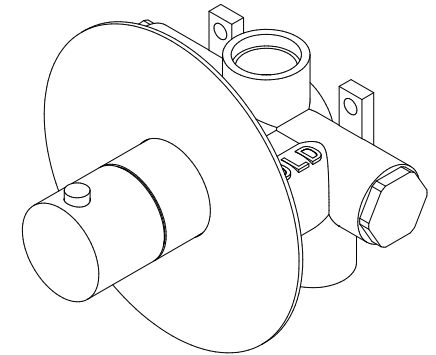

MIN-42mm -- MAX 60mm

73554\_\_EU+9701  
TIME

© Copyright of Mario Bongio s.r.l.

Miscelatore doccia/vasca incasso  
termostatico in acciaio spazz. 316  
da 3/4" SENZA CHIUSURA

316 brushed stainless steel  
3/4" built-in thermostatic shower/  
bath mixer WITHOUT LOCK