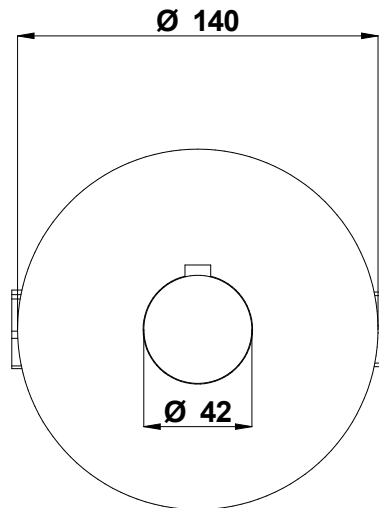

MIN-42mm -- MAX 60mm

73554\_\_EU+9701  
TIME

© Copyright of Mario Bongio s.r.l.

Miscelatore doccia/vasca incasso  
termostatico in acciaio spazz. 316  
da 3/4" SENZA CHIUSURA

316 brushed stainless steel  
3/4" built-in thermostatic shower/  
bath mixer WITHOUT LOCK