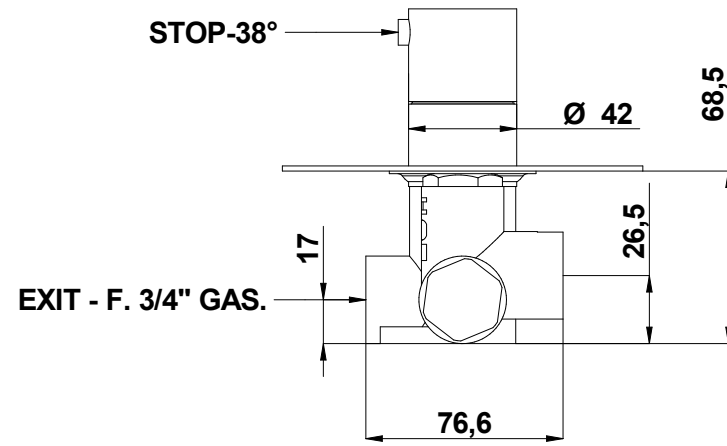

MIN-42mm -- MAX 60mm

73554\_\_EU+9701  
TIME

© Copyright of Mario Bongio s.r.l.

Miscelatore doccia/vasca incasso  
termostatico in acciaio spazz. 316  
da 3/4" SENZA CHIUSURA

316 brushed stainless steel  
3/4" built-in thermostatic shower/  
bath mixer WITHOUT LOCK