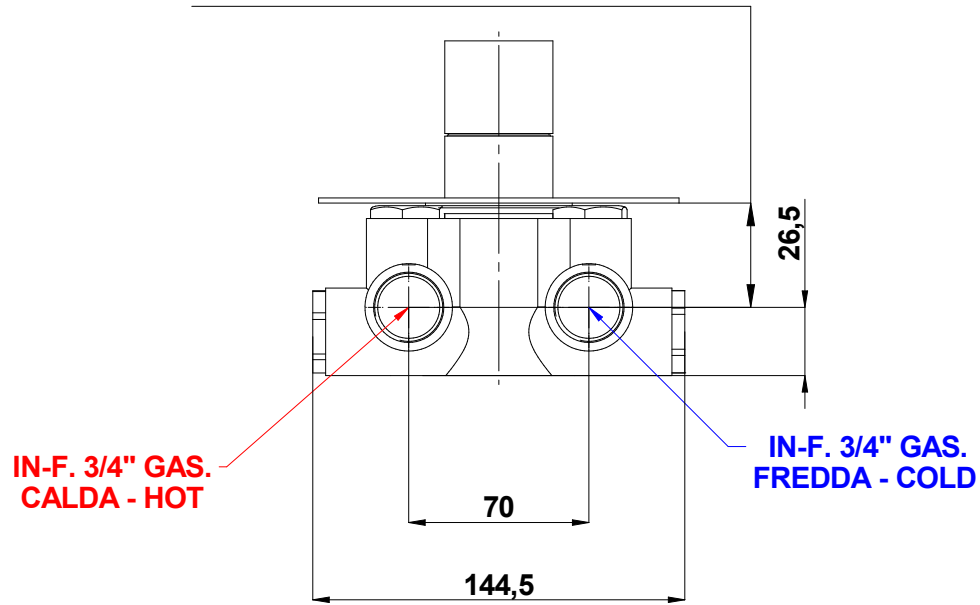

MIN-42mm -- MAX 60mm

73554\_\_EU+9701  
TIME

© Copyright of Mario Bongio s.r.l.

Miscelatore doccia/vasca incasso  
termostatico in acciaio spazz. 316  
da 3/4" SENZA CHIUSURA

316 brushed stainless steel  
3/4" built-in thermostatic shower/  
bath mixer WITHOUT LOCK