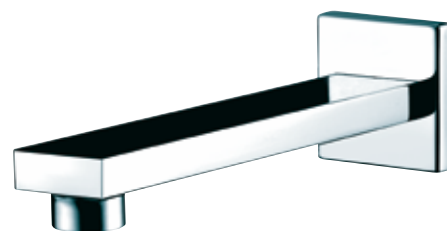

Monocomando lavabo incasso con piastra e bocca da cm. 16/22.
Built/in basin mixer with plate and 16/22 cms. spout.

46538/16/22

Monocomando lavabo incasso con bocca da cm. 16/22.
Built/in basin mixer with 16/22 cms. spout.

45538/16/22

Gruppo lavabo incasso 3 fori con bocca da cm. 16/22.
3-holes built in basin mixer with 16/22 cms. spout.

46539/16/22

46538/16/22

**46526/D**

Monocomando vasca esterno con set doccia duplex.
External bath and shower mixer with duplex shower set.

992/16/22

Bocca vasca incasso piatta cm. 16/22.
16/22 cms. flat built-in spout.

45538/16/22

46526/D

992/16/22

46524

Monocomando incasso doccia.
Built-in shower mixer.

46524